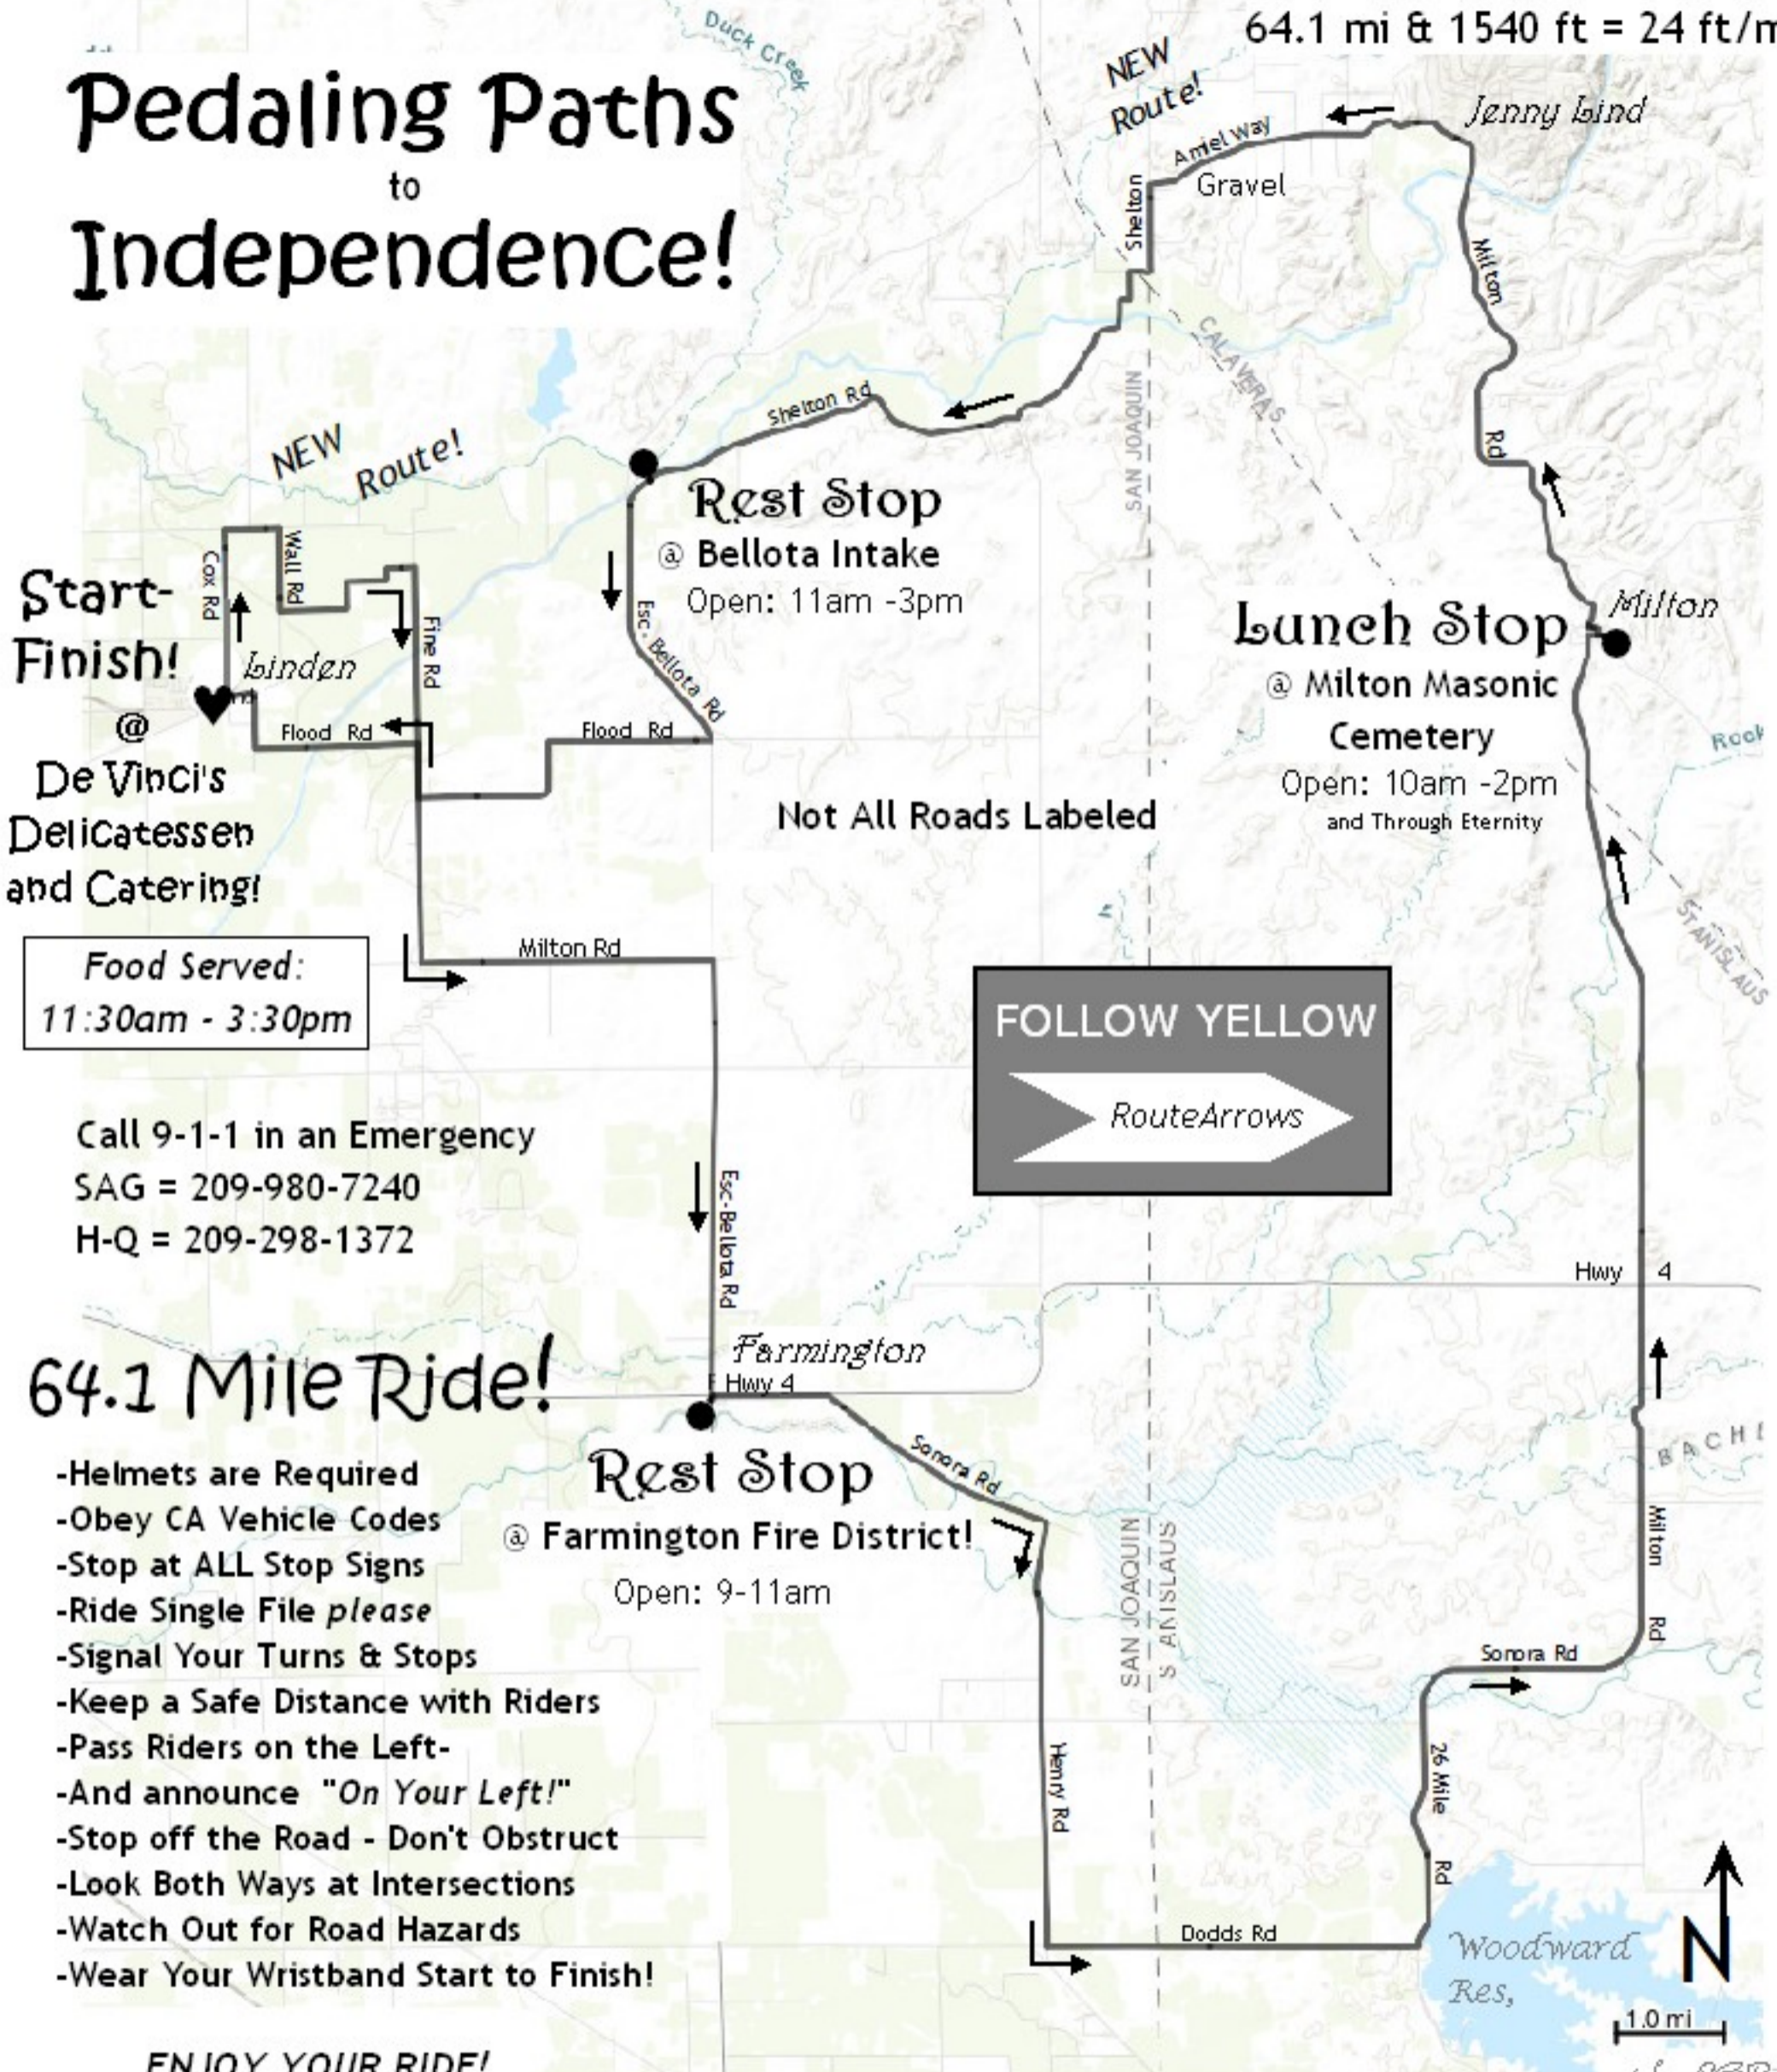

25.8 miles & 302 ft = 11.7 ft/mi

Welcome to Linden!

Start-Finish!

@ De Vinci's Delicatessen and Catering

Food Served: 11:30am - 3:30pm

Pedaling Paths to Independence!

FOLLOW PINK

Call 9-1-1 in an Emergency
SAG = 209-980-7240
H-Q = 209-298-1372

ENJOY YOUR RIDE!

Rest Stop

@ Farmington Fire District!
Open: 9-11am

map by RGB

Pedaling Paths to Independence!

64.1 mi & 1540 ft = 24 ft/mi

Start-Finish!
@
De Vinci's
Delicatessen
and Catering!

Food Served:
11:30am - 3:30pm

Call 9-1-1 in an Emergency
SAG = 209-980-7240
H-Q = 209-298-1372

64.1 Mile Ride!

- Helmets are Required
- Obey CA Vehicle Codes
- Stop at ALL Stop Signs
- Ride Single File *please*
- Signal Your Turns & Stops
- Keep a Safe Distance with Riders
- Pass Riders on the Left-
- And announce "On Your Left!"
- Stop off the Road - Don't Obstruct
- Look Both Ways at Intersections
- Watch Out for Road Hazards
- Wear Your Wristband Start to Finish!

ENJOY YOUR RIDE!

FOLLOW YELLOW
RouteArrows